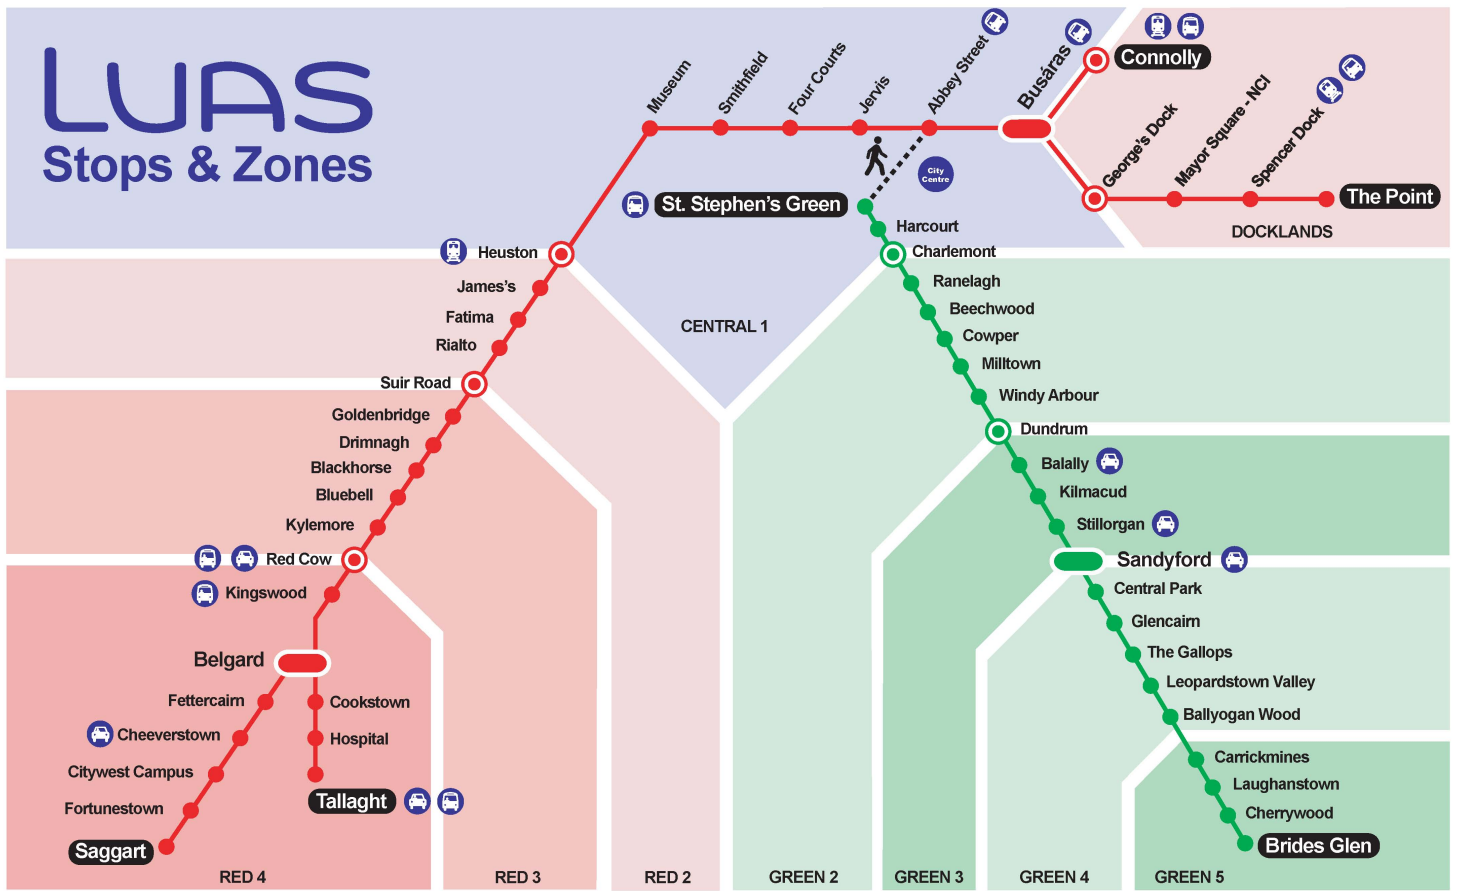

LUAS

Stops & Zones

○ ○ Zone Boundary
    Interchange
Tallaght Terminus Stop
○ Park + Ride
○ Train Station
○ Regional Bus Stop